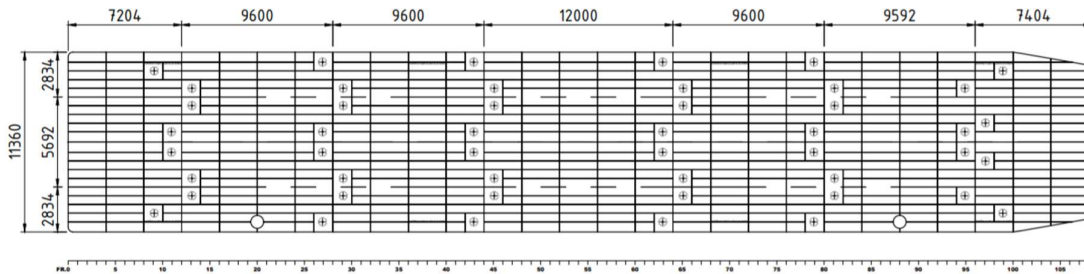

Top view

Side view

For reference only!

HEBO Maritiemservice B.V.
Stouwweg 17-19
8064 PD Zwartsluis
The Netherlands

Phone : +31 (0)38 386 81 80
Fax : +31 (0)38 386 84 94
E-mail : info@hebo.eu
Website : www.hebo.eu

IBAN : NL87 ABNA 0417 3607 97
BIC : ABNANL2A
KvK : 050.81.811
BTW nr. : NL 8160.40.278.B.01