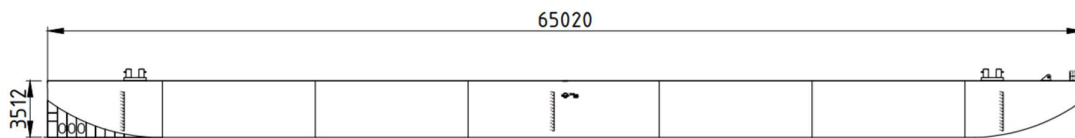

Side view

For reference only!

HEBO Maritiemservice B.V.
Stouwweg 17-19
8064 PD Zwartsluis
The Netherlands

Phone : +31 (0)38 386 81 80
Fax : +31 (0)38 386 84 94
E-mail : info@hebo.eu
Website : www.hebo.eu

IBAN : NL87 ABNA 0417 3607 97
BIC : ABNANL2A
KvK : 050.81.811
BTW nr. : NL 8160.40.278.B.01