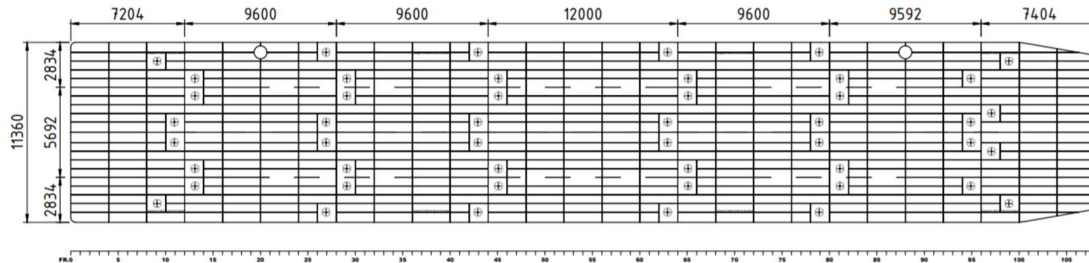

Top view

Side view

For reference only!

HEBO Maritiemservice B.V.
Stouweweg 17-19
8064 PD Zwartsluis
The Netherlands

Phone : +31 (0)38 386 81 80
Fax : +31 (0)38 386 84 94
E-mail : info@hebo.eu
Website : www.hebo.eu

IBAN : NL87 ABNA 0417 3607 97
BIC : ABNANL2A
KvK : 050.81.811
BTW nr. : NL 8160.40.278.B.01