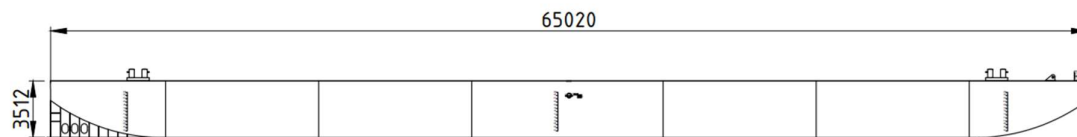

Side view

For reference only!

HEBO Maritiemservice B.V.
Stouweweg 17-19
8064 PD Zwartsluis
The Netherlands

Phone : +31 (0)38 386 81 80
Fax : +31 (0)38 386 84 94
E-mail : info@hebo.eu
Website : www.hebo.eu

IBAN : NL87 ABNA 0417 3607 97
BIC : ABNANL2A
KvK : 050.81.811
BTW nr. : NL 8160.40.278.B.01